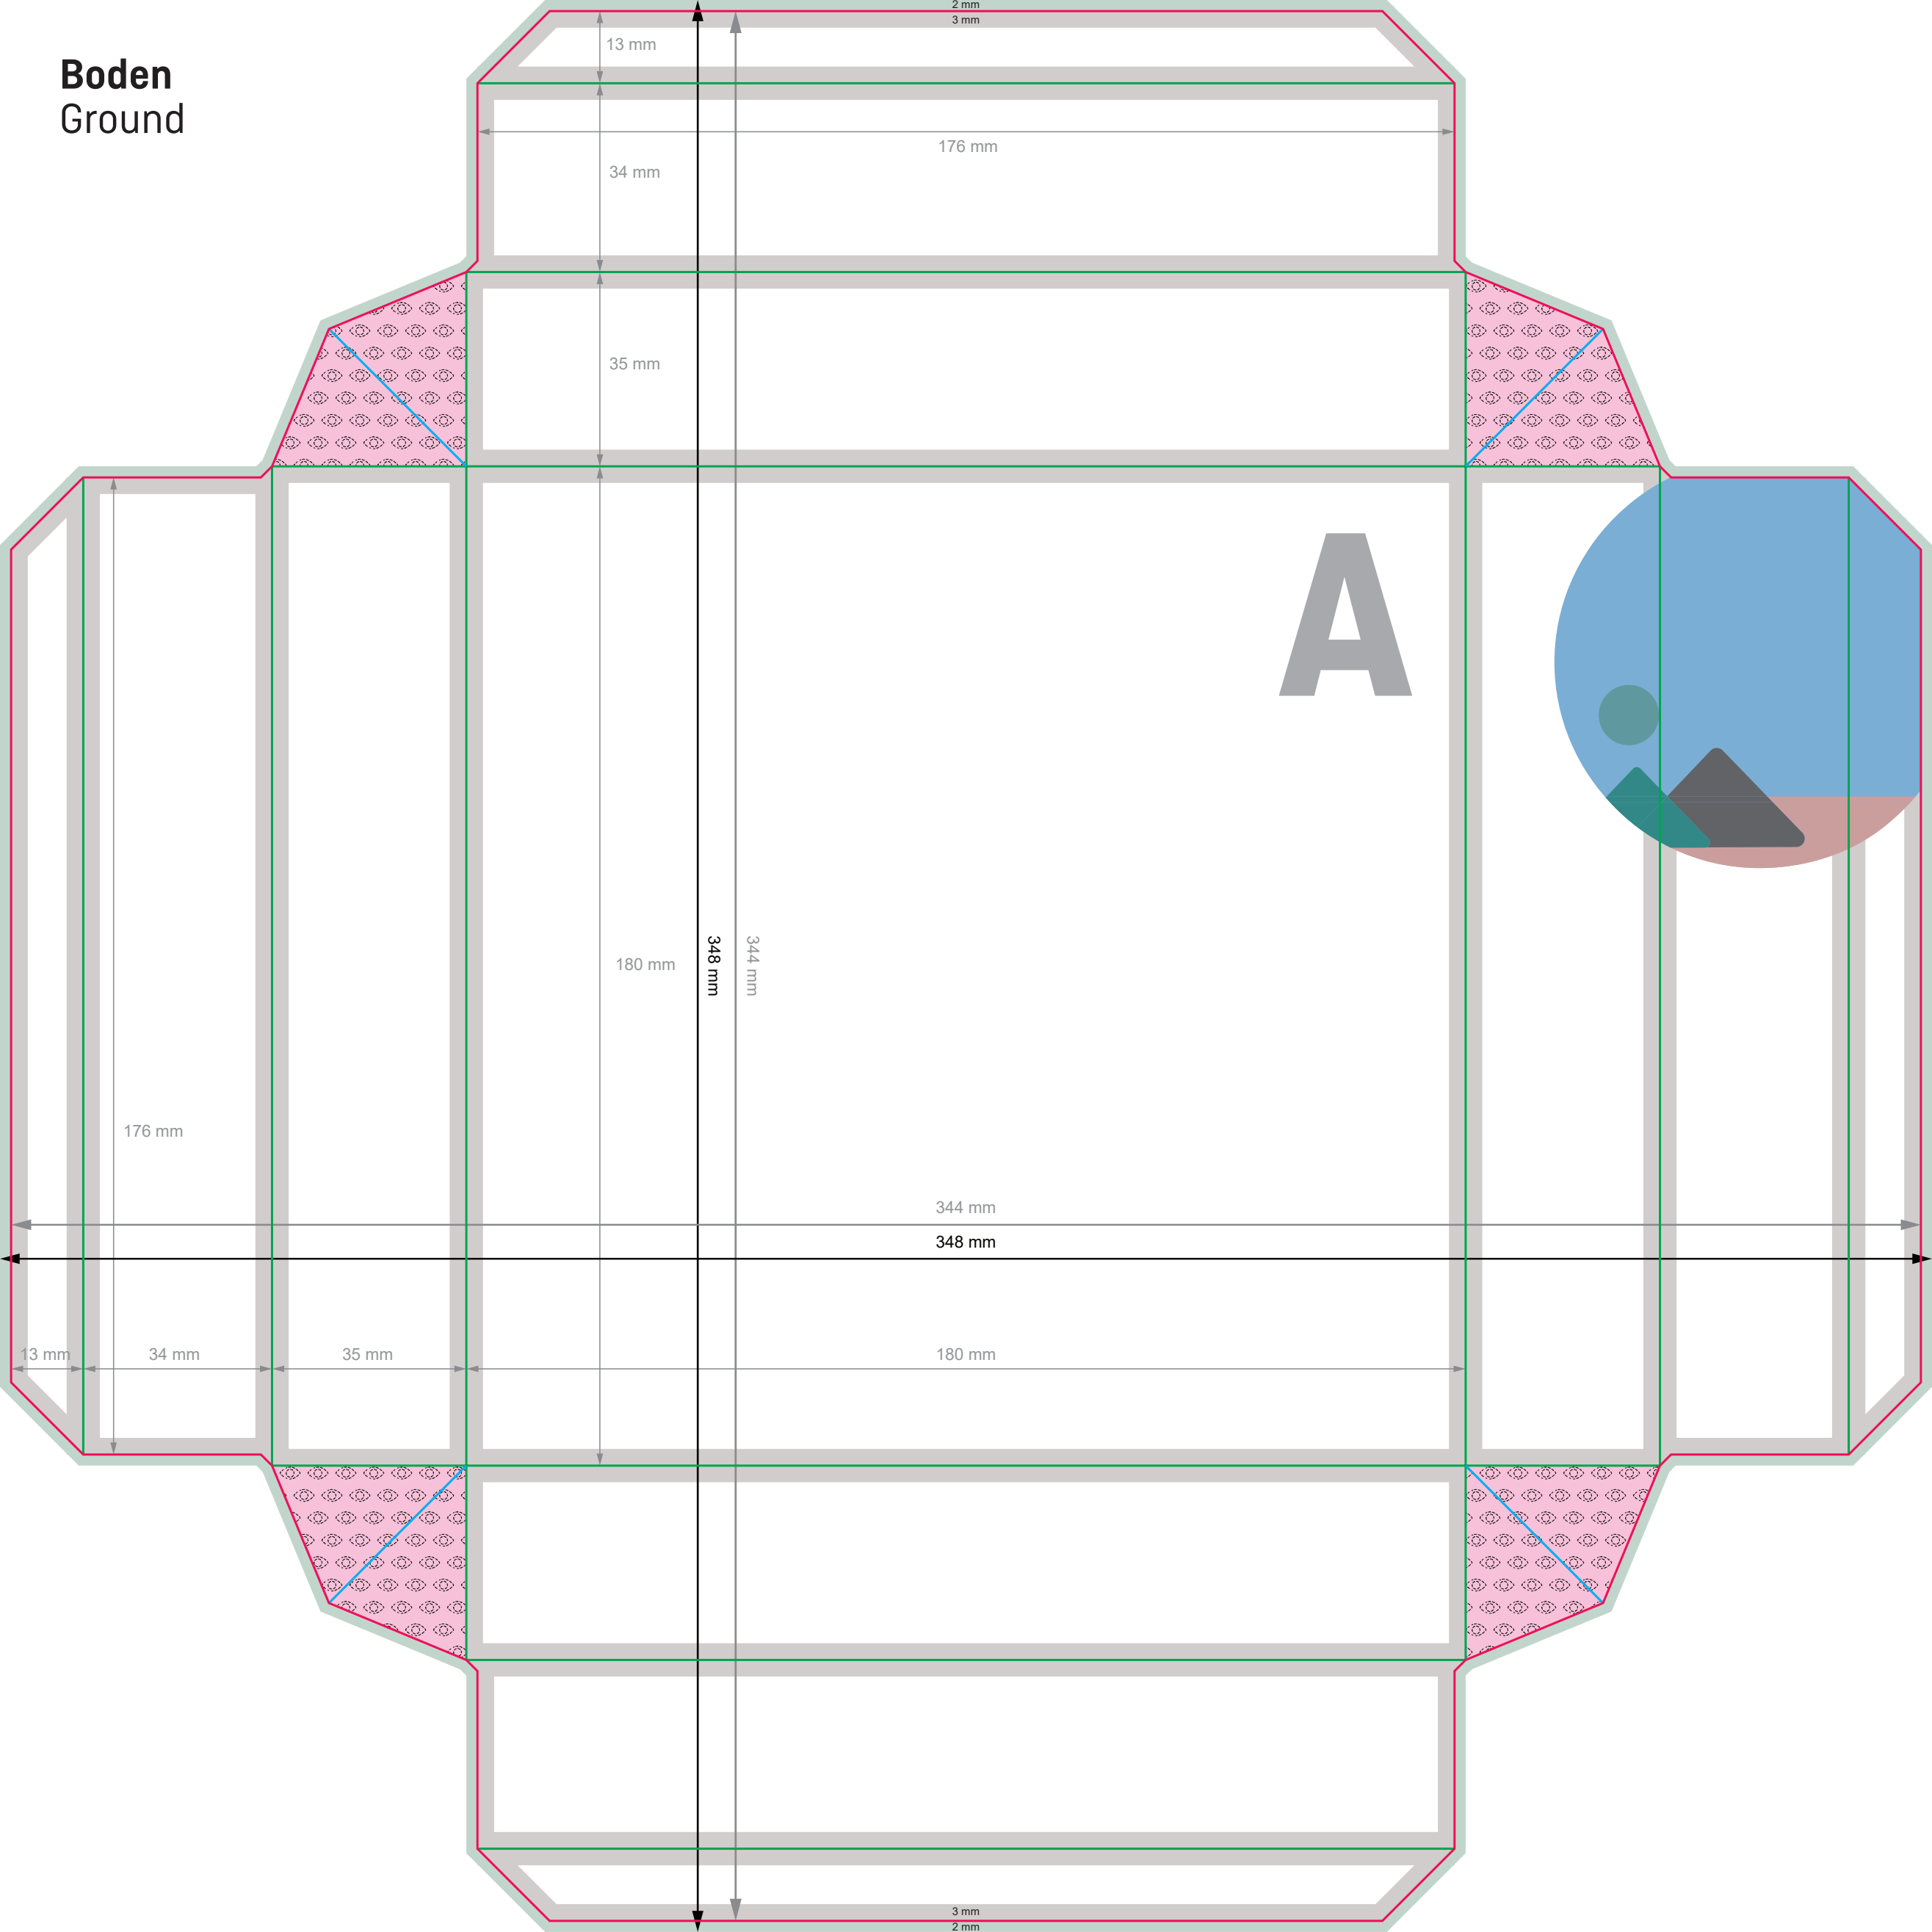

Boden
Ground

Deckel Lid